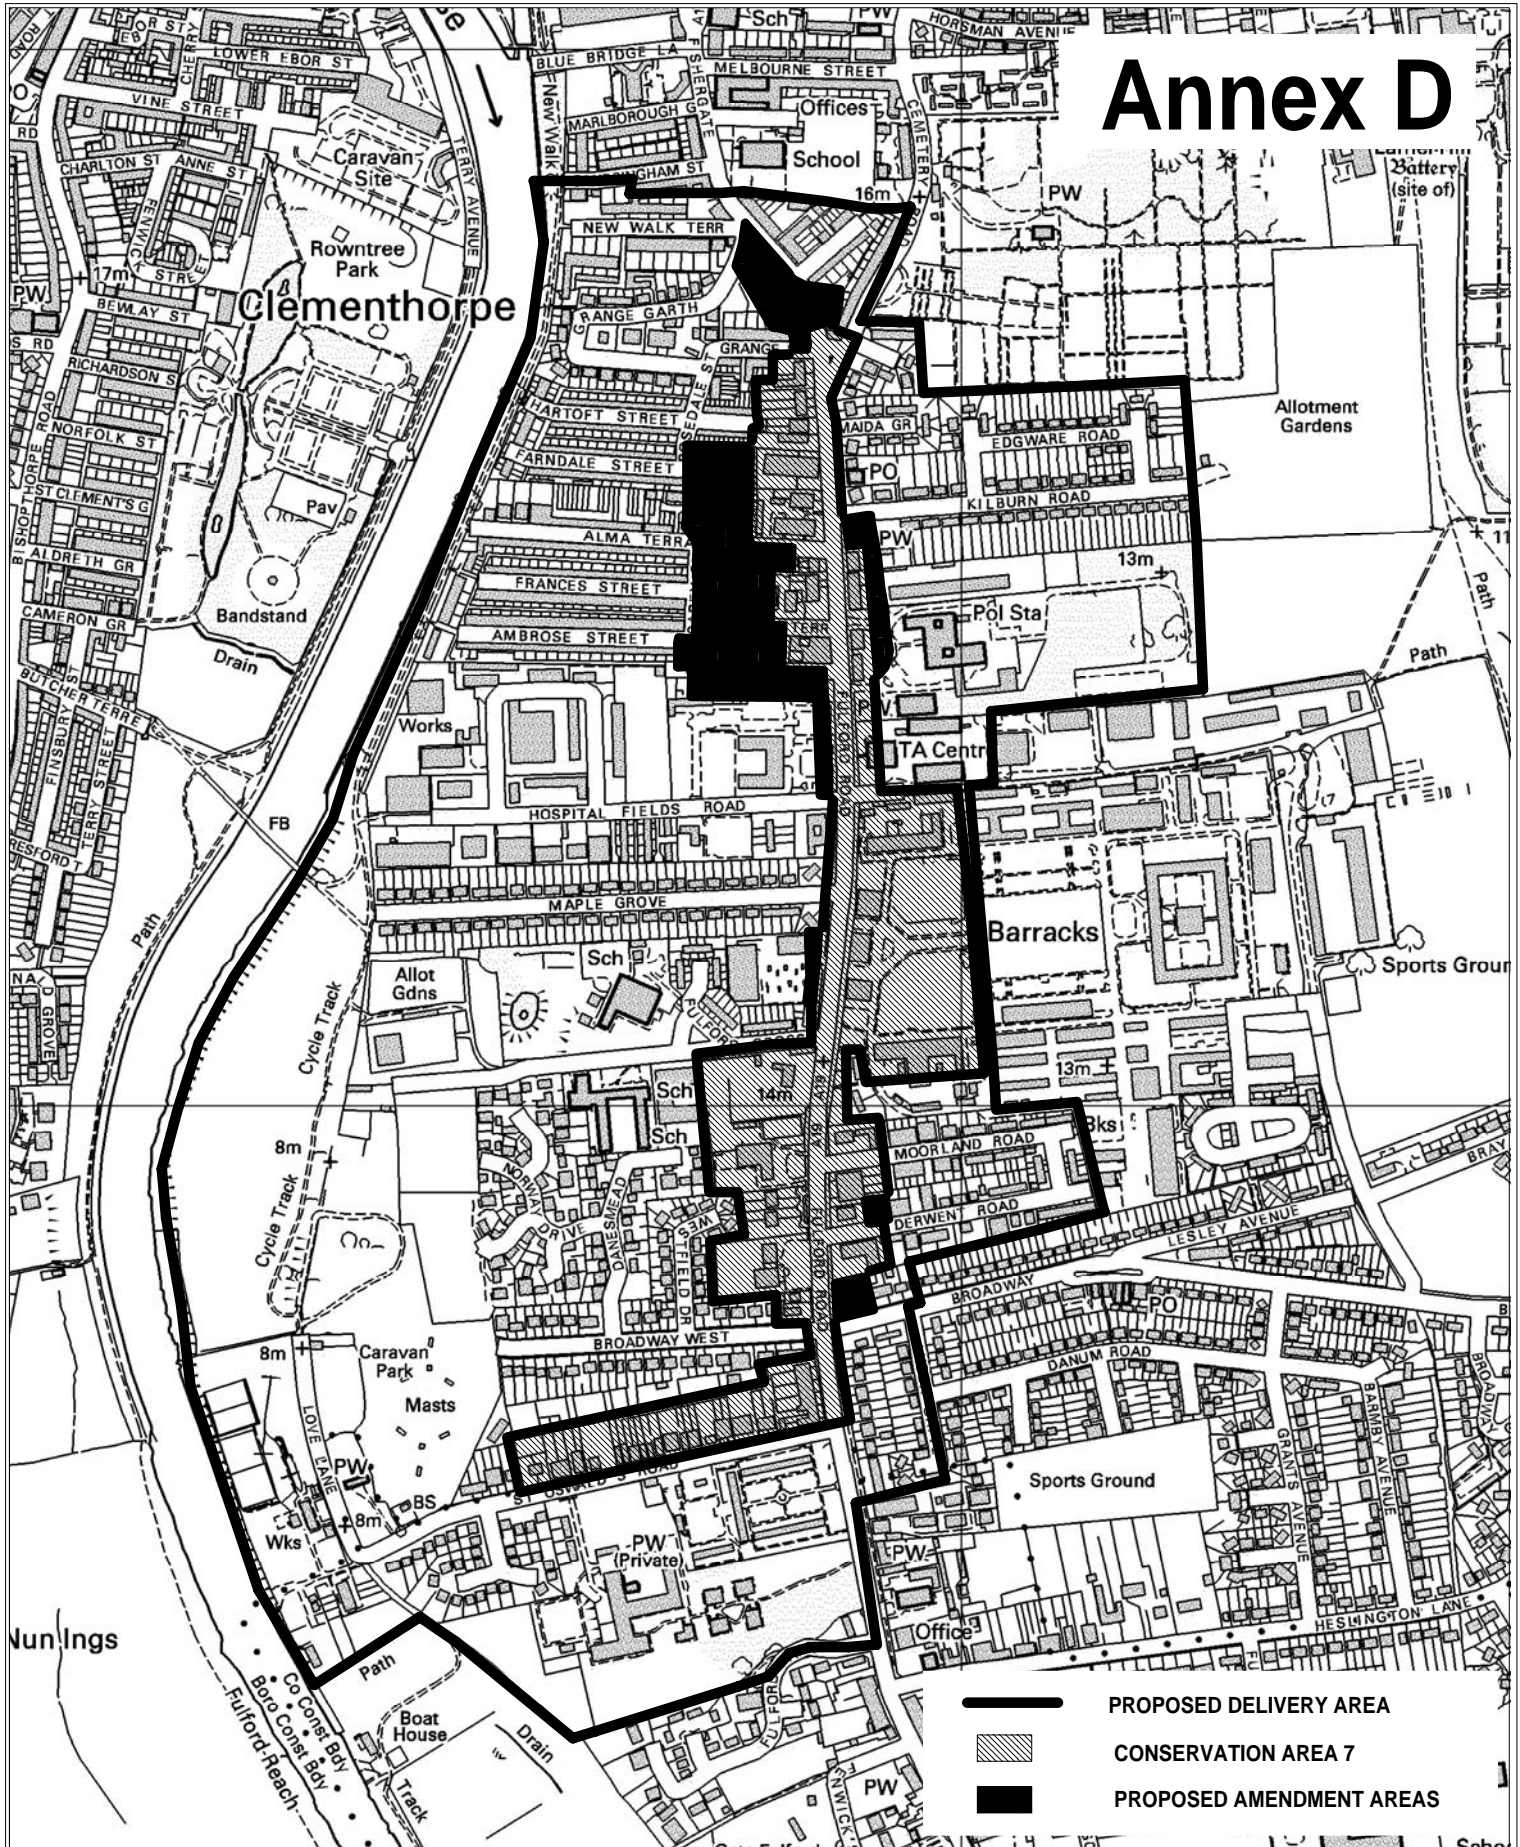

Annex D

CONSERVATION AREA 7 - Proposed Delivery Area

SCALE 1:5000
Originating Group

DRAWN BY PSL
Project

DATE 20/8/2009
Drawing No.

CA7DA